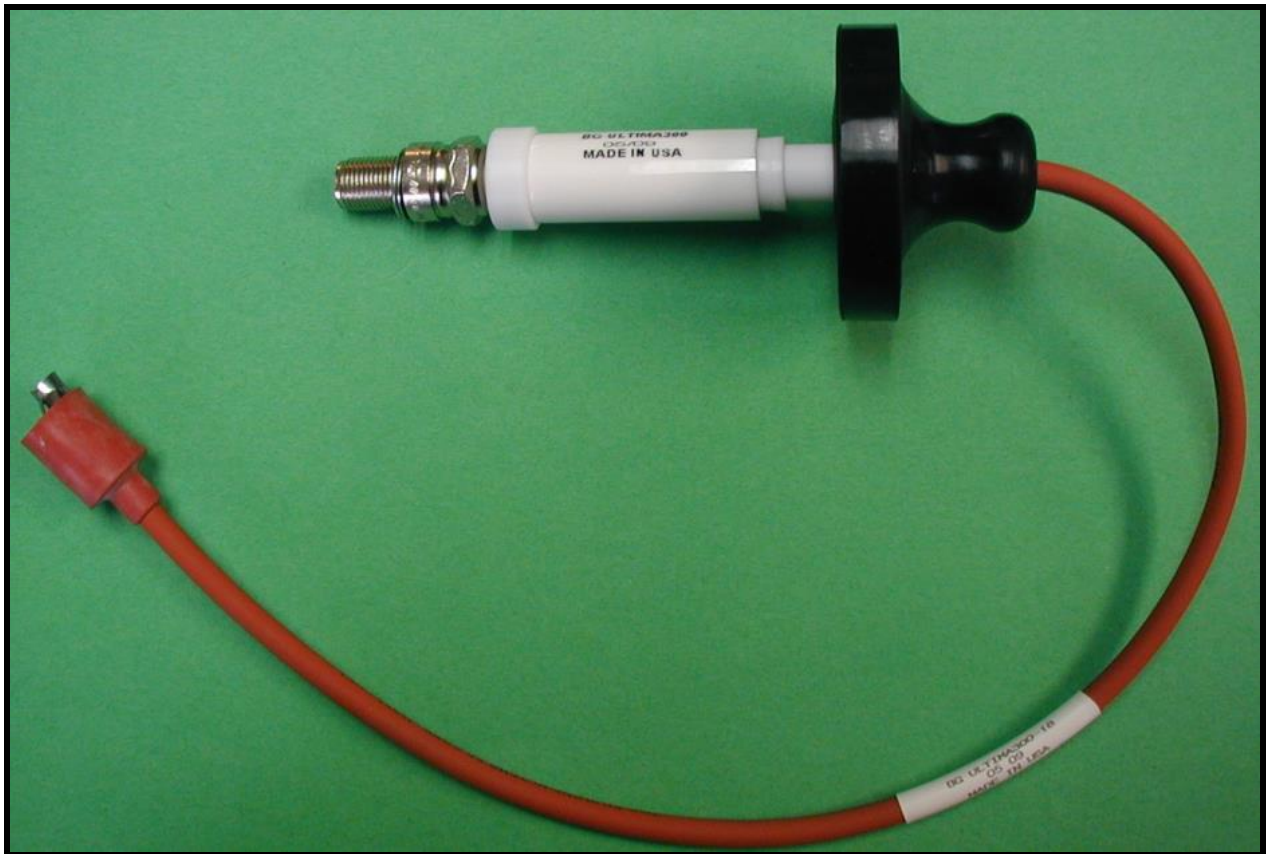

BG Quality Products

Ultima Leads for Caterpillar 300 Engines

*Many lead lengths available, as well as the stand alone
extension*

Note: standard factory lead length is 18"

P/N ULTIMA300-18

The BG Service Co., Inc.
1400 Alabama Avenue
P.O. Box 2259
West Palm Beach, Florida 33402-2259
Phone (561) 659-1471
Fax (561) 659-1728
SALES@BGSERVICE.COM