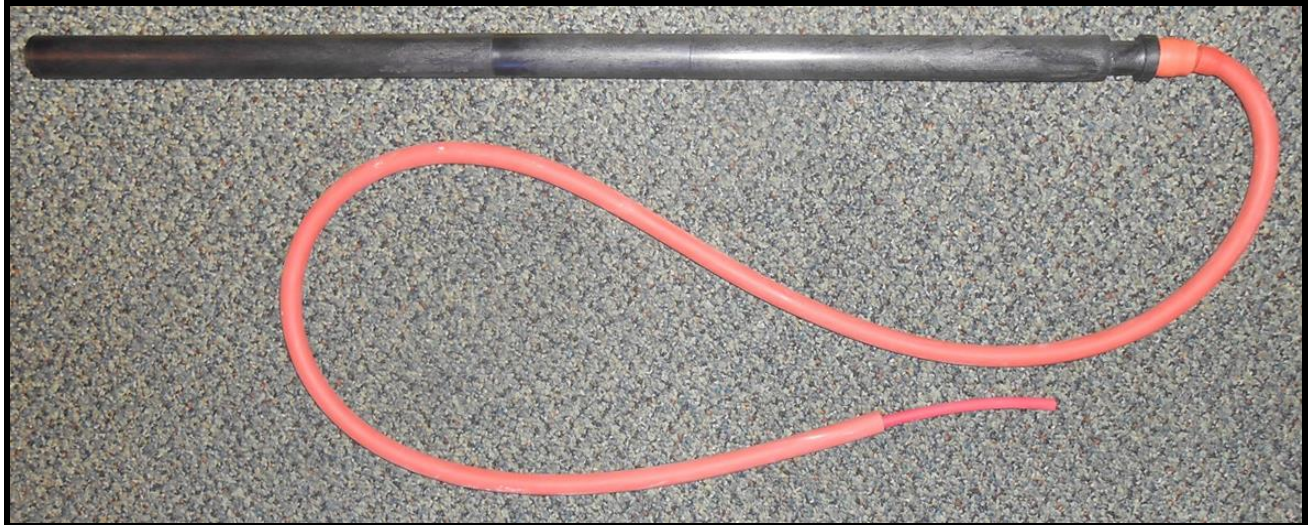

## Severe Applications Blackjack™ Extensions for Worthington\* Engines

(\* ) Model shown is P/N 26547. The extension is 30.5" long (O.A.), is designed to accept Champion RW80 style spark plugs and features 48" of free wire. The lead is designed to be finished in the field by cutting the wire to length and terminating it with the appropriate coil end set-up (sold separately). Other models available – please contact factory.