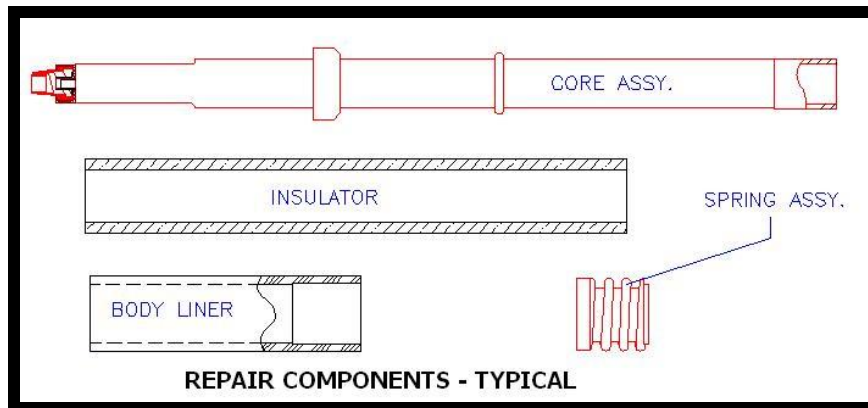

BG Quality Products

M Series All-Weather Shielded Extensions Repair Components (Ceramic Line Only)

Anatomy of a M55 Series Extension

Components

Page 1 of 3

BGTM
The BG Service Co., Inc.
1400 Alabama Avenue
P.O. Box 2259
West Palm Beach, Florida 33402-2259
Phone (561) 659-1471
Fax (561) 659-1728
SALES@BGSERVICE.COM