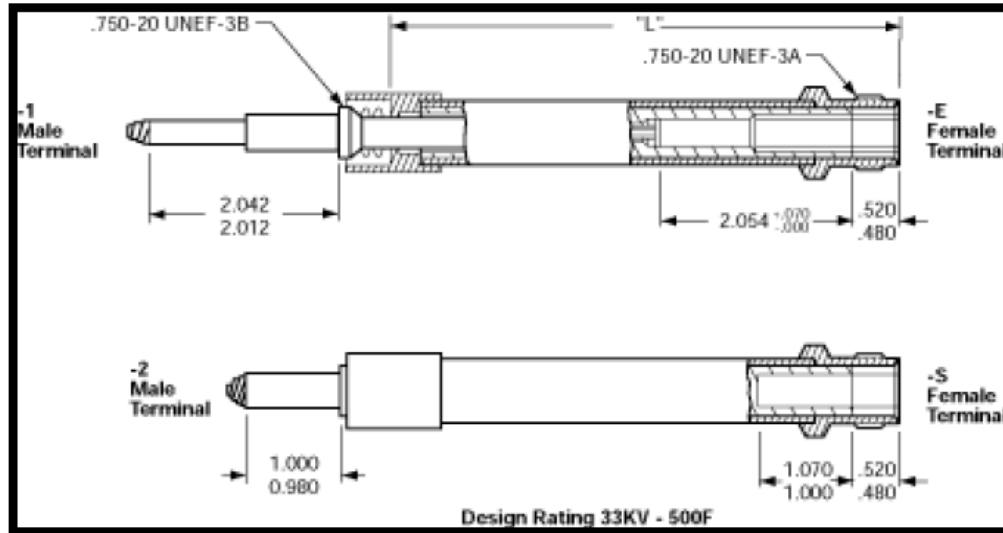

BG Quality Products

M Series All-Weather Shielded Extensions Repair Components (Ceramic Line Only)

Anatomy of a M55 Series Extension

Components

Page 1 of 3

BGTM
The BG Service Co., Inc.
1400 Alabama Avenue
P.O. Box 2259
West Palm Beach, Florida 33402-2259
Phone (561) 659-1471
Fax (561) 659-1728
SALES@BGSERVICE.COM