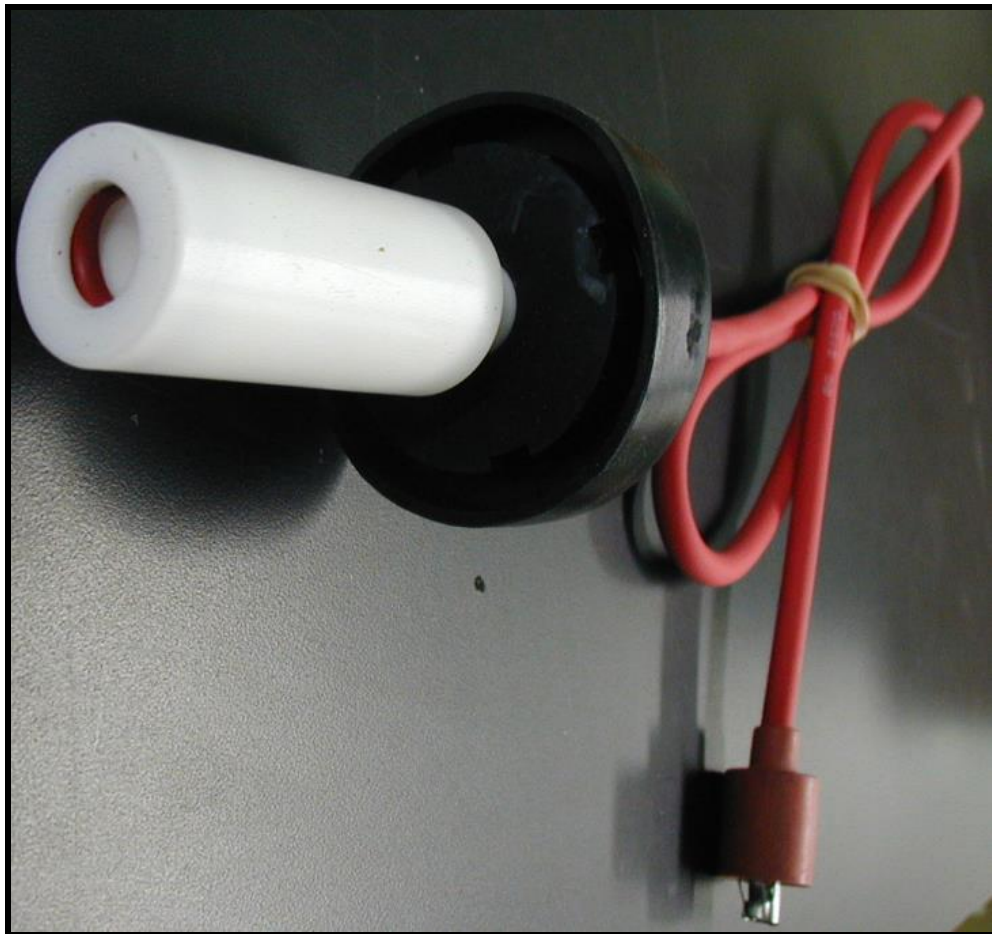

BG Quality Products

Aftermarket Leads for Caterpillar 3300 Engines

*Many lead lengths available, as well as the stand alone
extension*

Note: standard factory lead length is 12"

P/N 25909-12

The BG Service Co., Inc.
1400 Alabama Avenue
P.O. Box 2259
West Palm Beach, Florida 33402-2259
Phone (561) 659-1471
Fax (561) 659-1728
SALES@BGSERVICE.COM